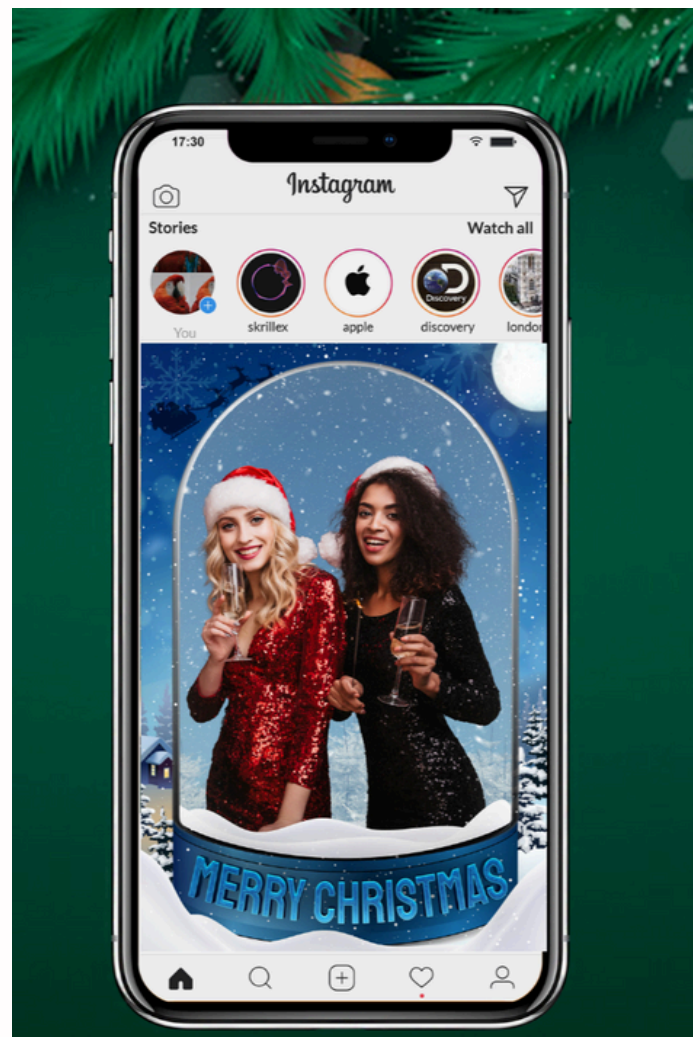

- Pre-event creation and testing
- Start screen & overlay
- Install & break down of the Santas Snow Globe Experience
- Up to 3hrs hire
- Professional event ambassador
- Virtual backdrops for photos & Gifs
- Digital sharing via text & email to your guests
- Digital event gallery
- Post event content gallery of the party photos

COST

£450