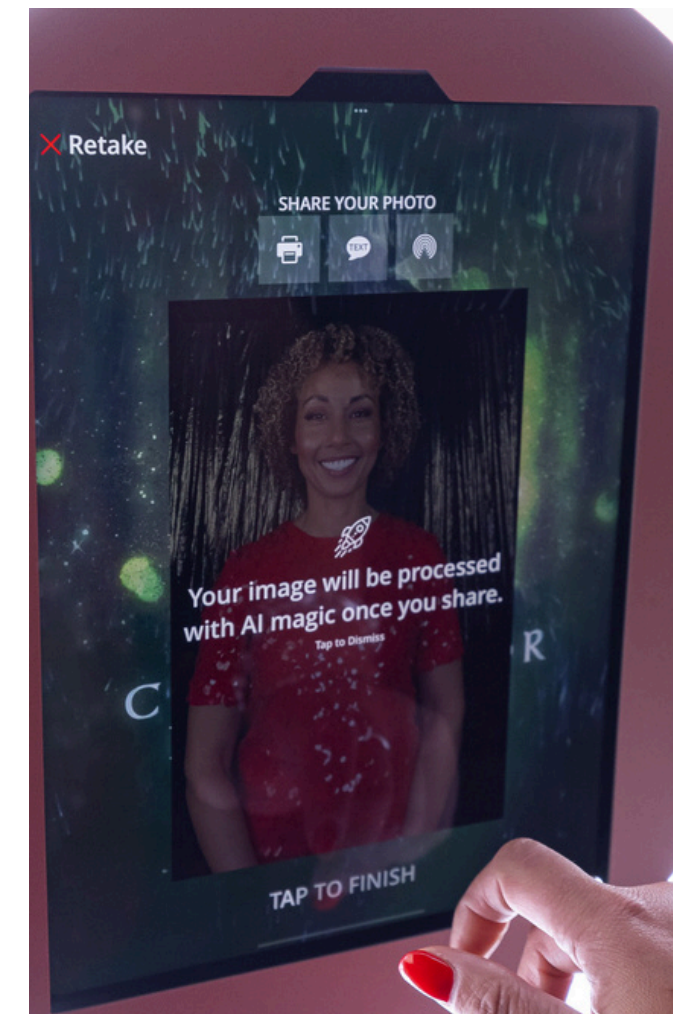

Unique AI face swap image processing