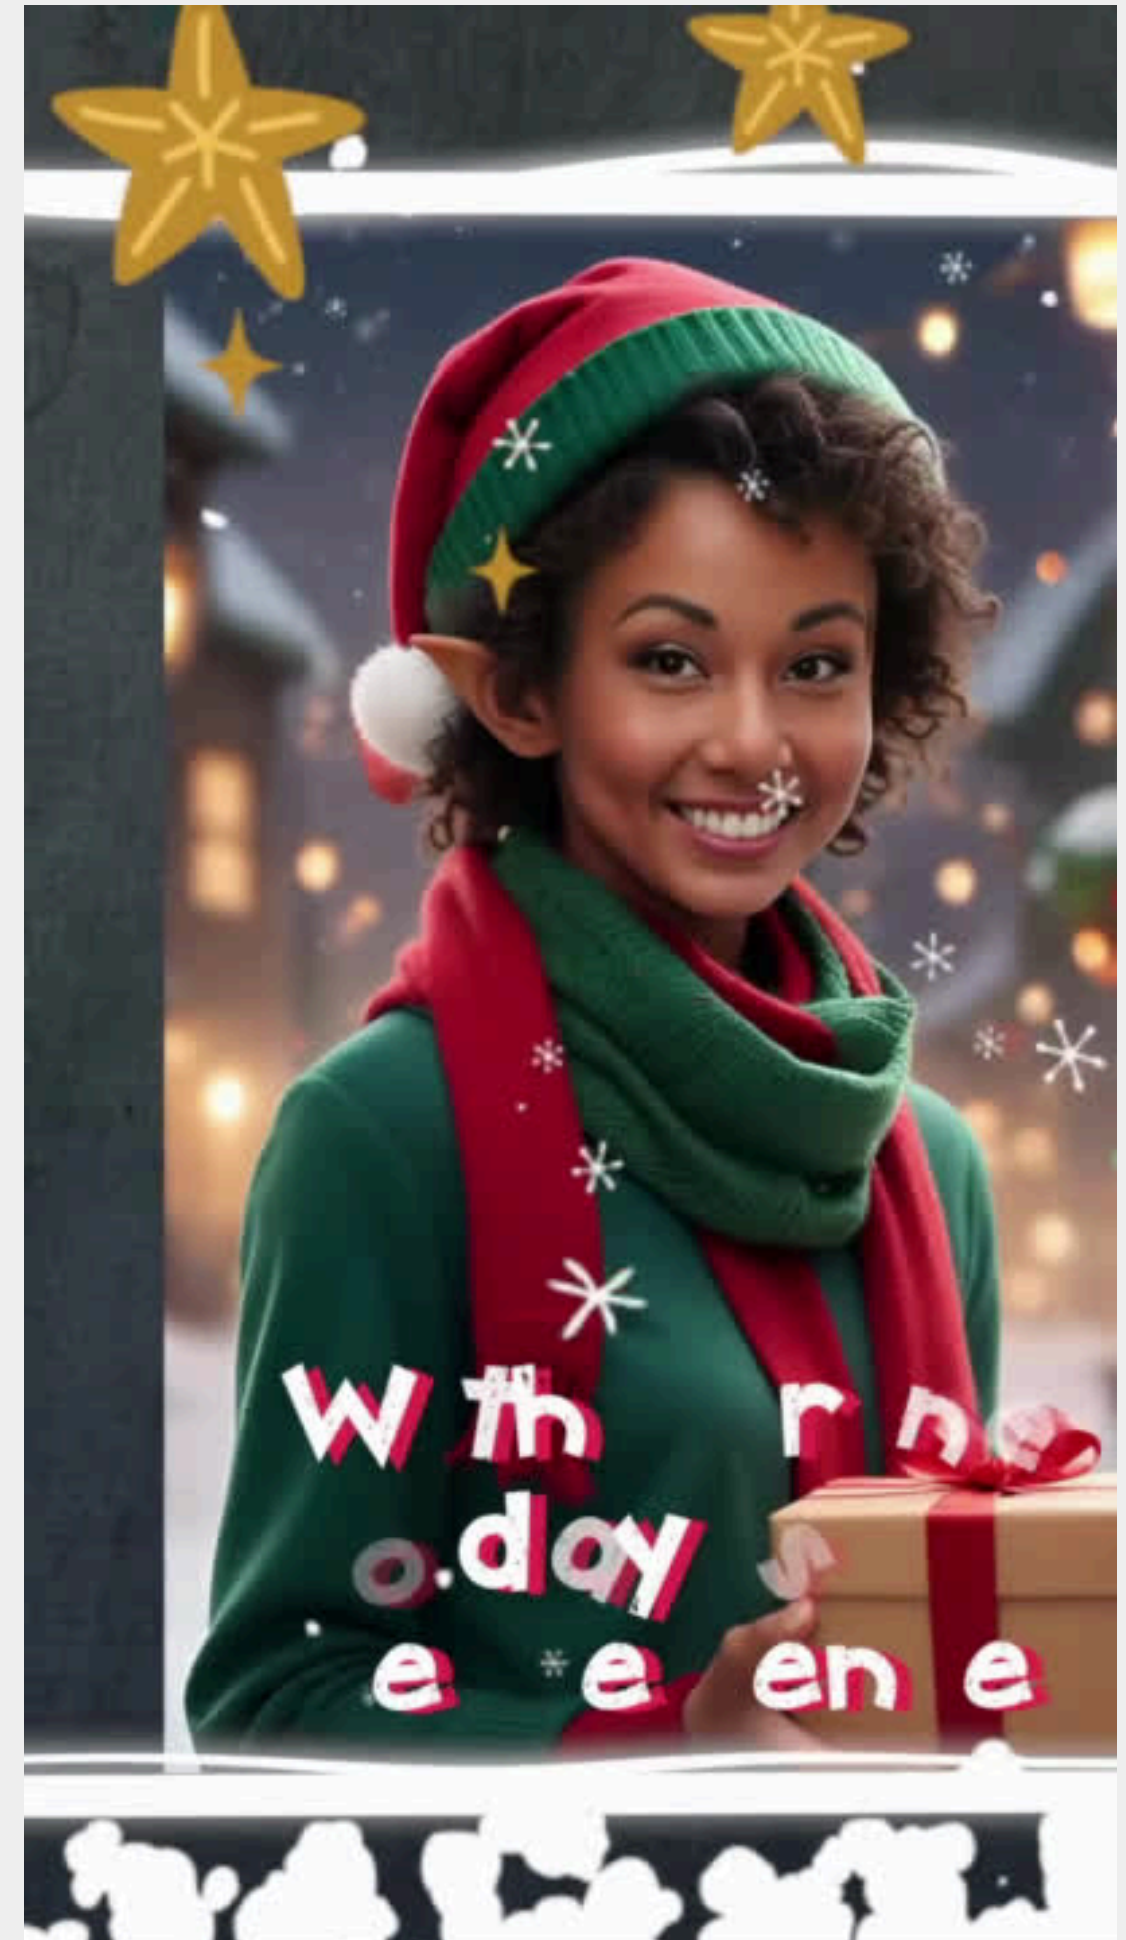

Instant Sharing

Guests can immediately share their elf transformation on social media. This instant gratification adds to the fun and excitement of the experience.