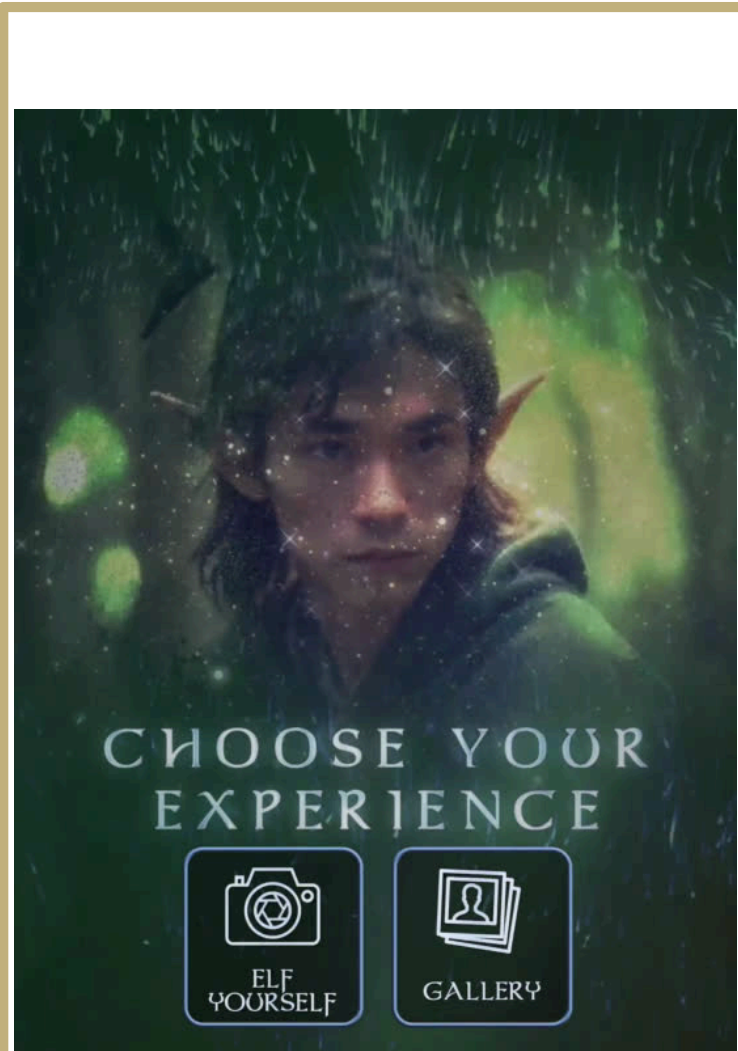

Holiday Scene Selection

Guests can choose from a variety of enchanting holiday scenes, each designed to capture the magic of the season. Whether it's a cozy holiday setting, a magical forest, or a bustling holiday market, there's a perfect backdrop for every guest.

AI Choices

The AI Elf Yourself Photo Booth allows guests to select their age, gender, and ethnicity. This ensures that every elf transformation is unique and personalized, reflecting the diverse beauty of each individual.

Selfie Snap

Guests can snap a selfie using the photo booth.. Our user-friendly interface guides them through the process, ensuring they capture the perfect picture.

Magical Transformation

Utilizing advanced AI technology, the photo booth magically transforms guests into festive elves. The AI seamlessly integrates their selfie into the chosen holiday scene, complete with elf attire and accessories.

Instant Sharing

Guests can immediately share their elf transformation on social media. This instant gratification adds to the fun and excitement of the experience.

AI Elf Yourself

The experience

How IT WORKS