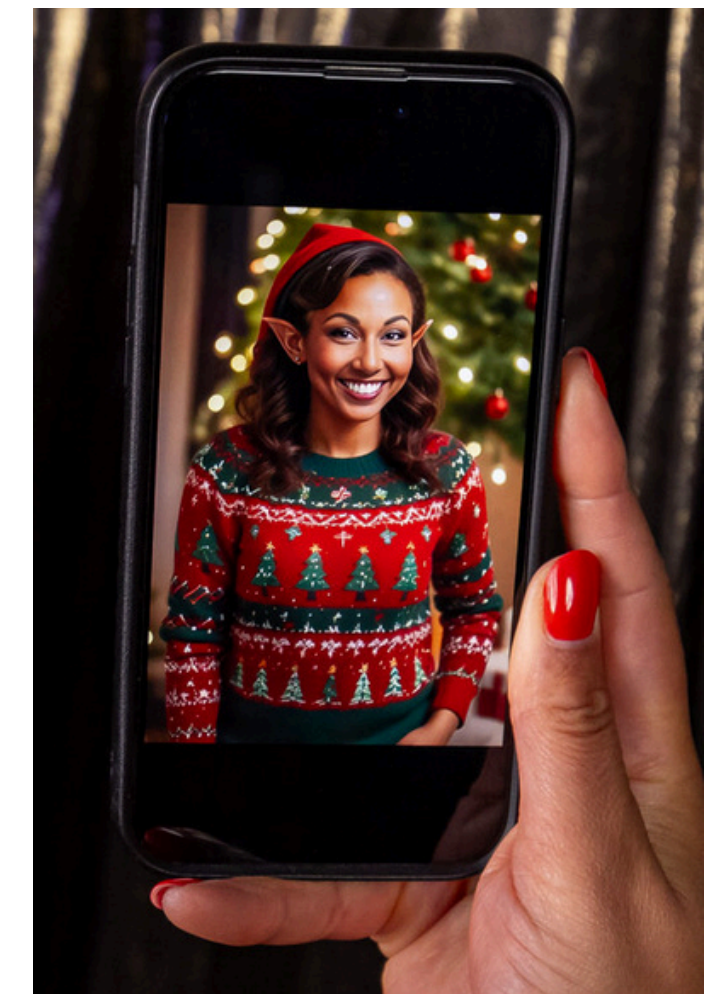

Digital Sharing Via Text, Email & Airdrop